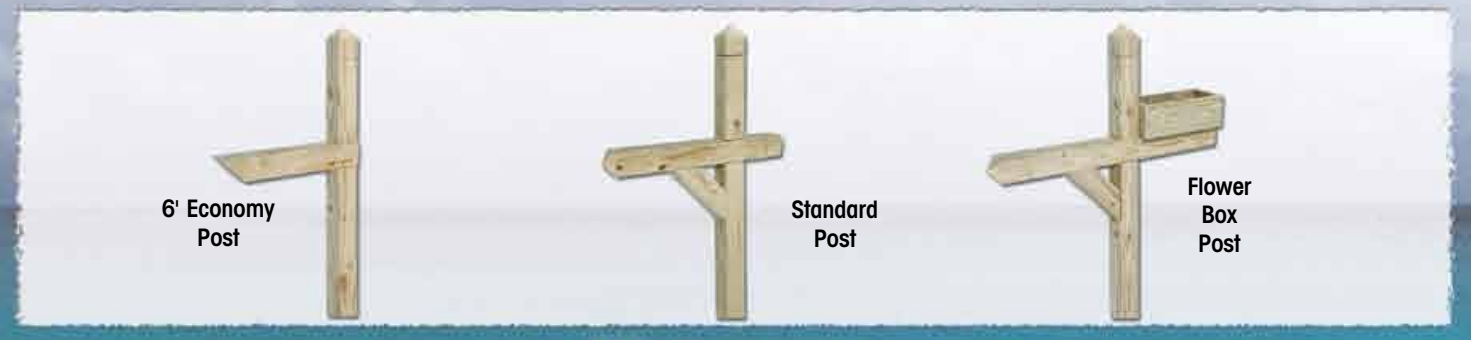

— MAILBOX POSTS —